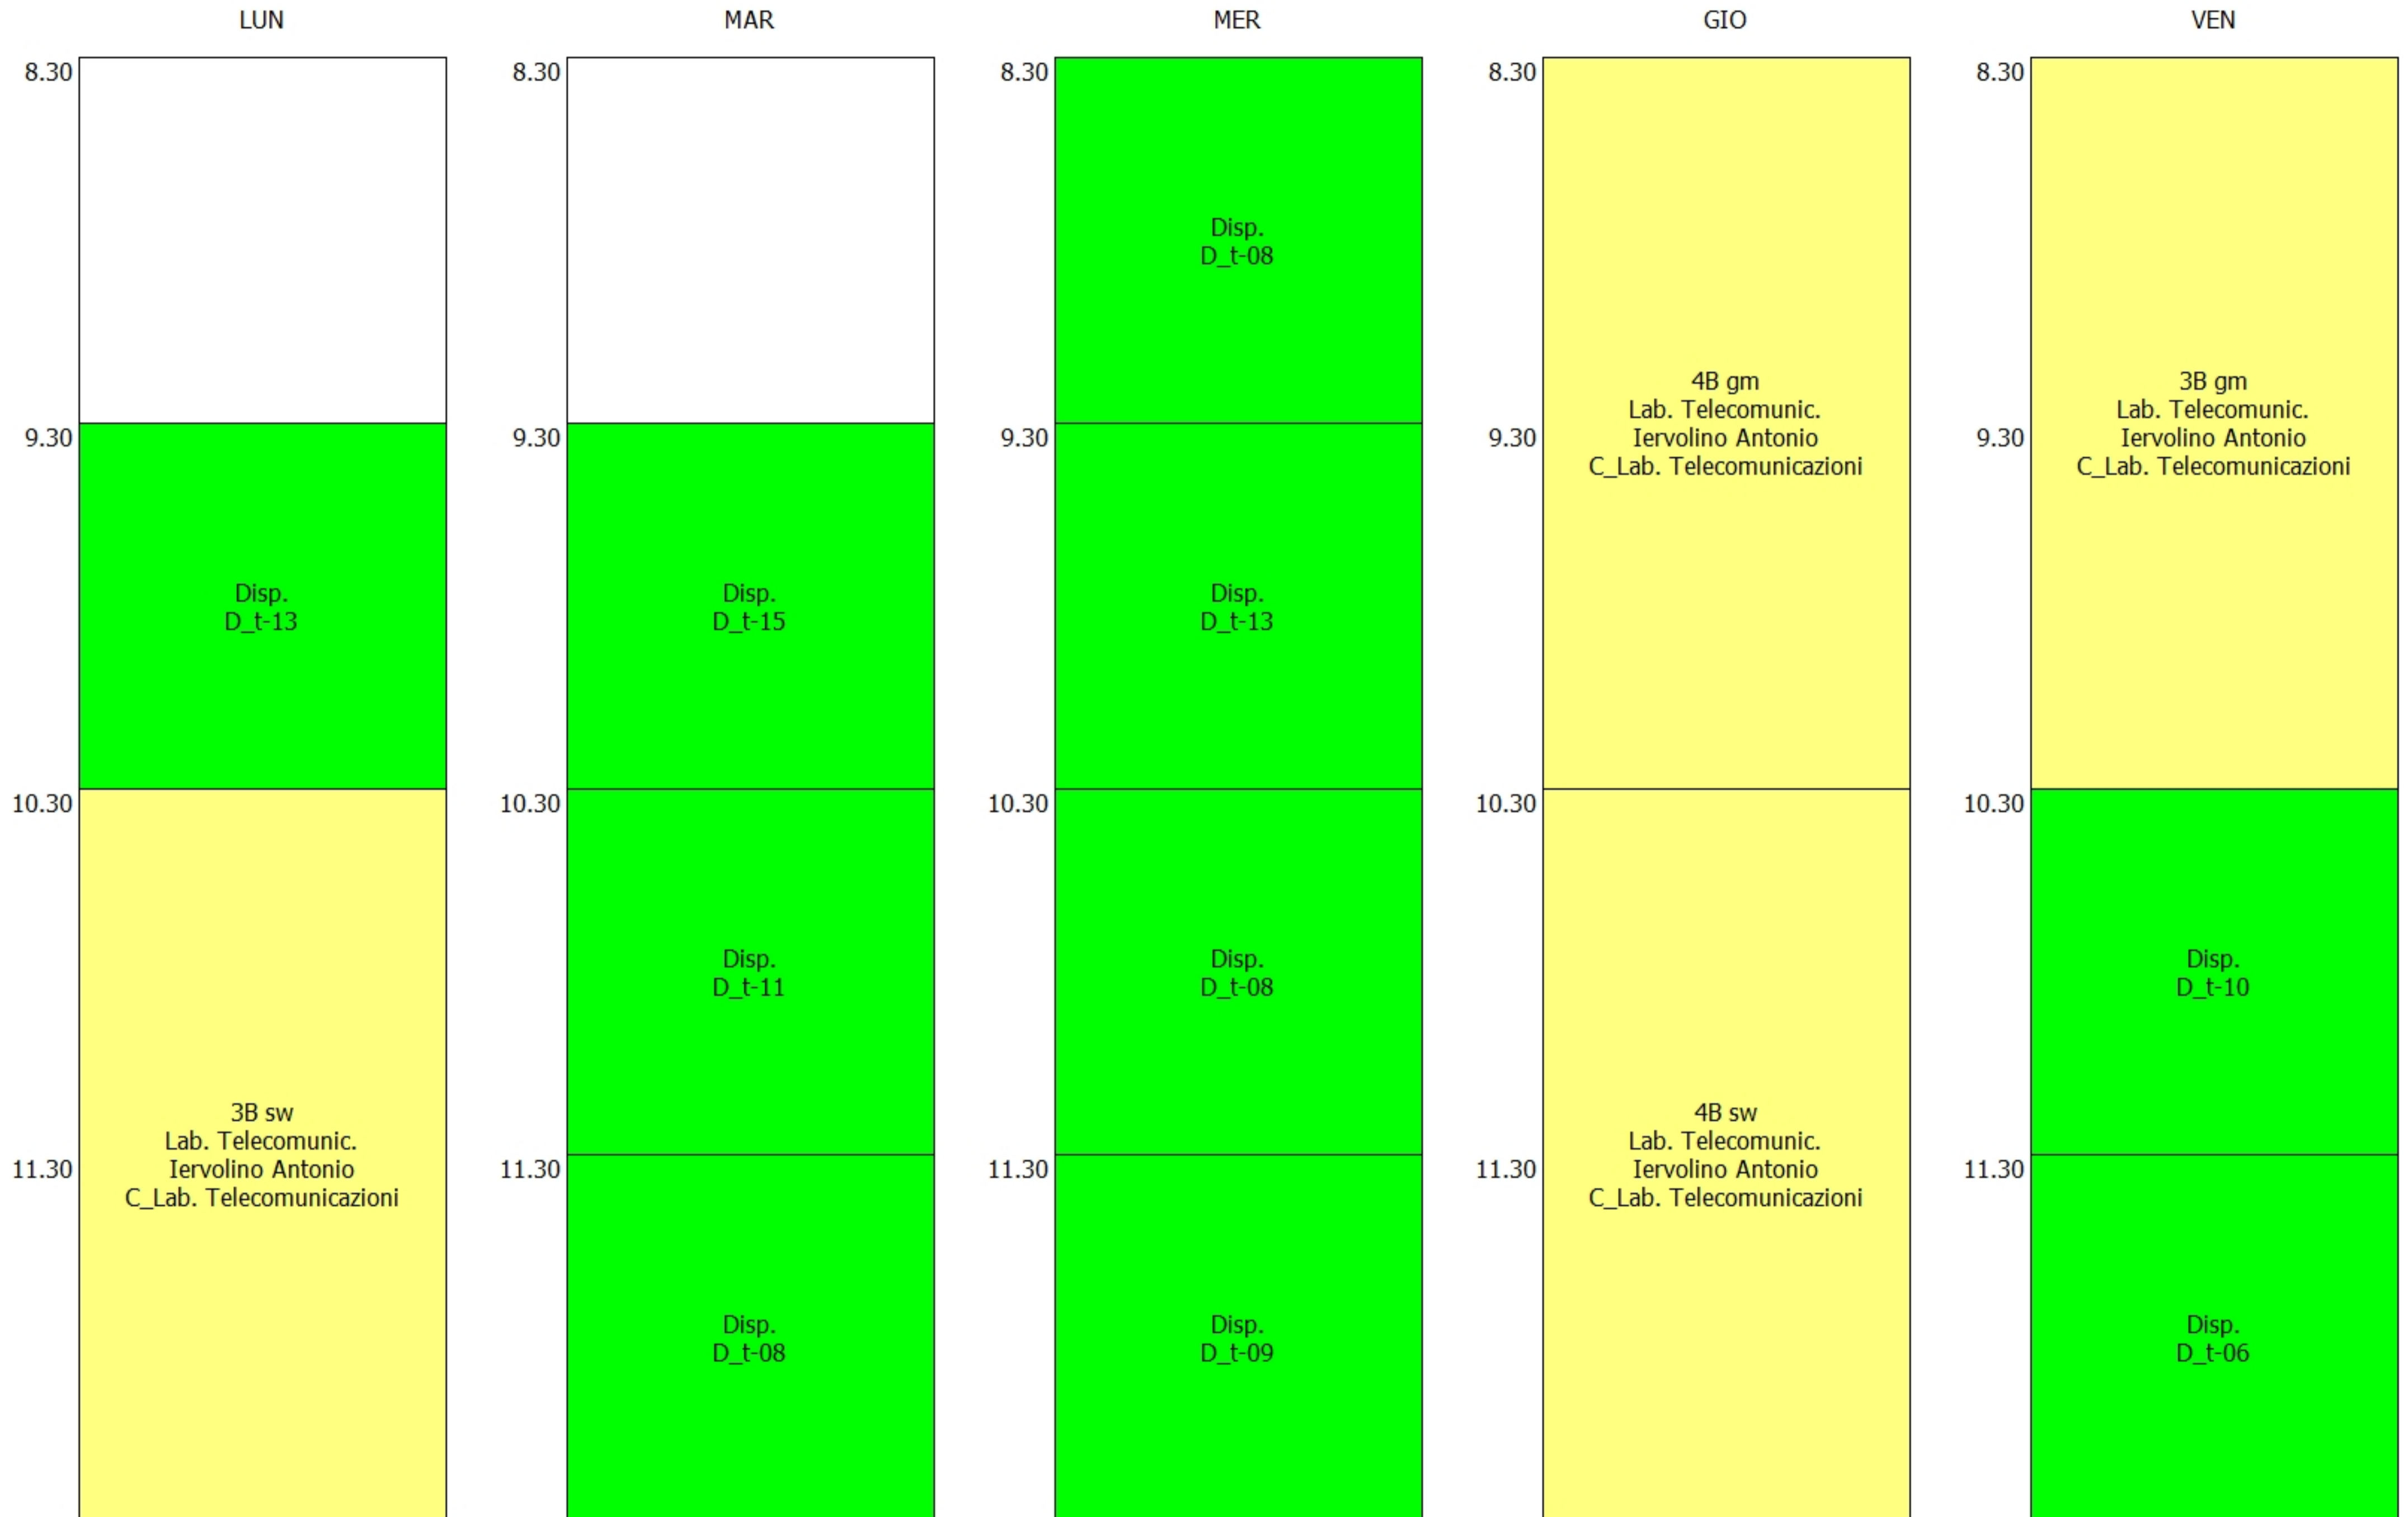

ORARIO DOCENTE - Docente 1_A037 (9h) (9:00)

	LUN	MAR	MER	GIO	VEN
8.30	2N Lab. TTRG Spano Mario Mariano (13h) PP_PT_Lab. CAD	2B gm Lab. TTRG D'Antuno Fabio PP_PT_Lab. CAD		2B gm TTRG PP_PT_Lab. CAD	
9.30	1N TTRG PP_P1_14-	1N Lab. TTRG D'Antuno Fabio PP_P1_14-		Disp. D_t-14	
10.30	Disp. D_t-12	Disp. D_t-10			
11.30			2N TTRG PP_PT_Lab. CAD		

ORARIO DOCENTE - Docente 1_A040 (18:00)