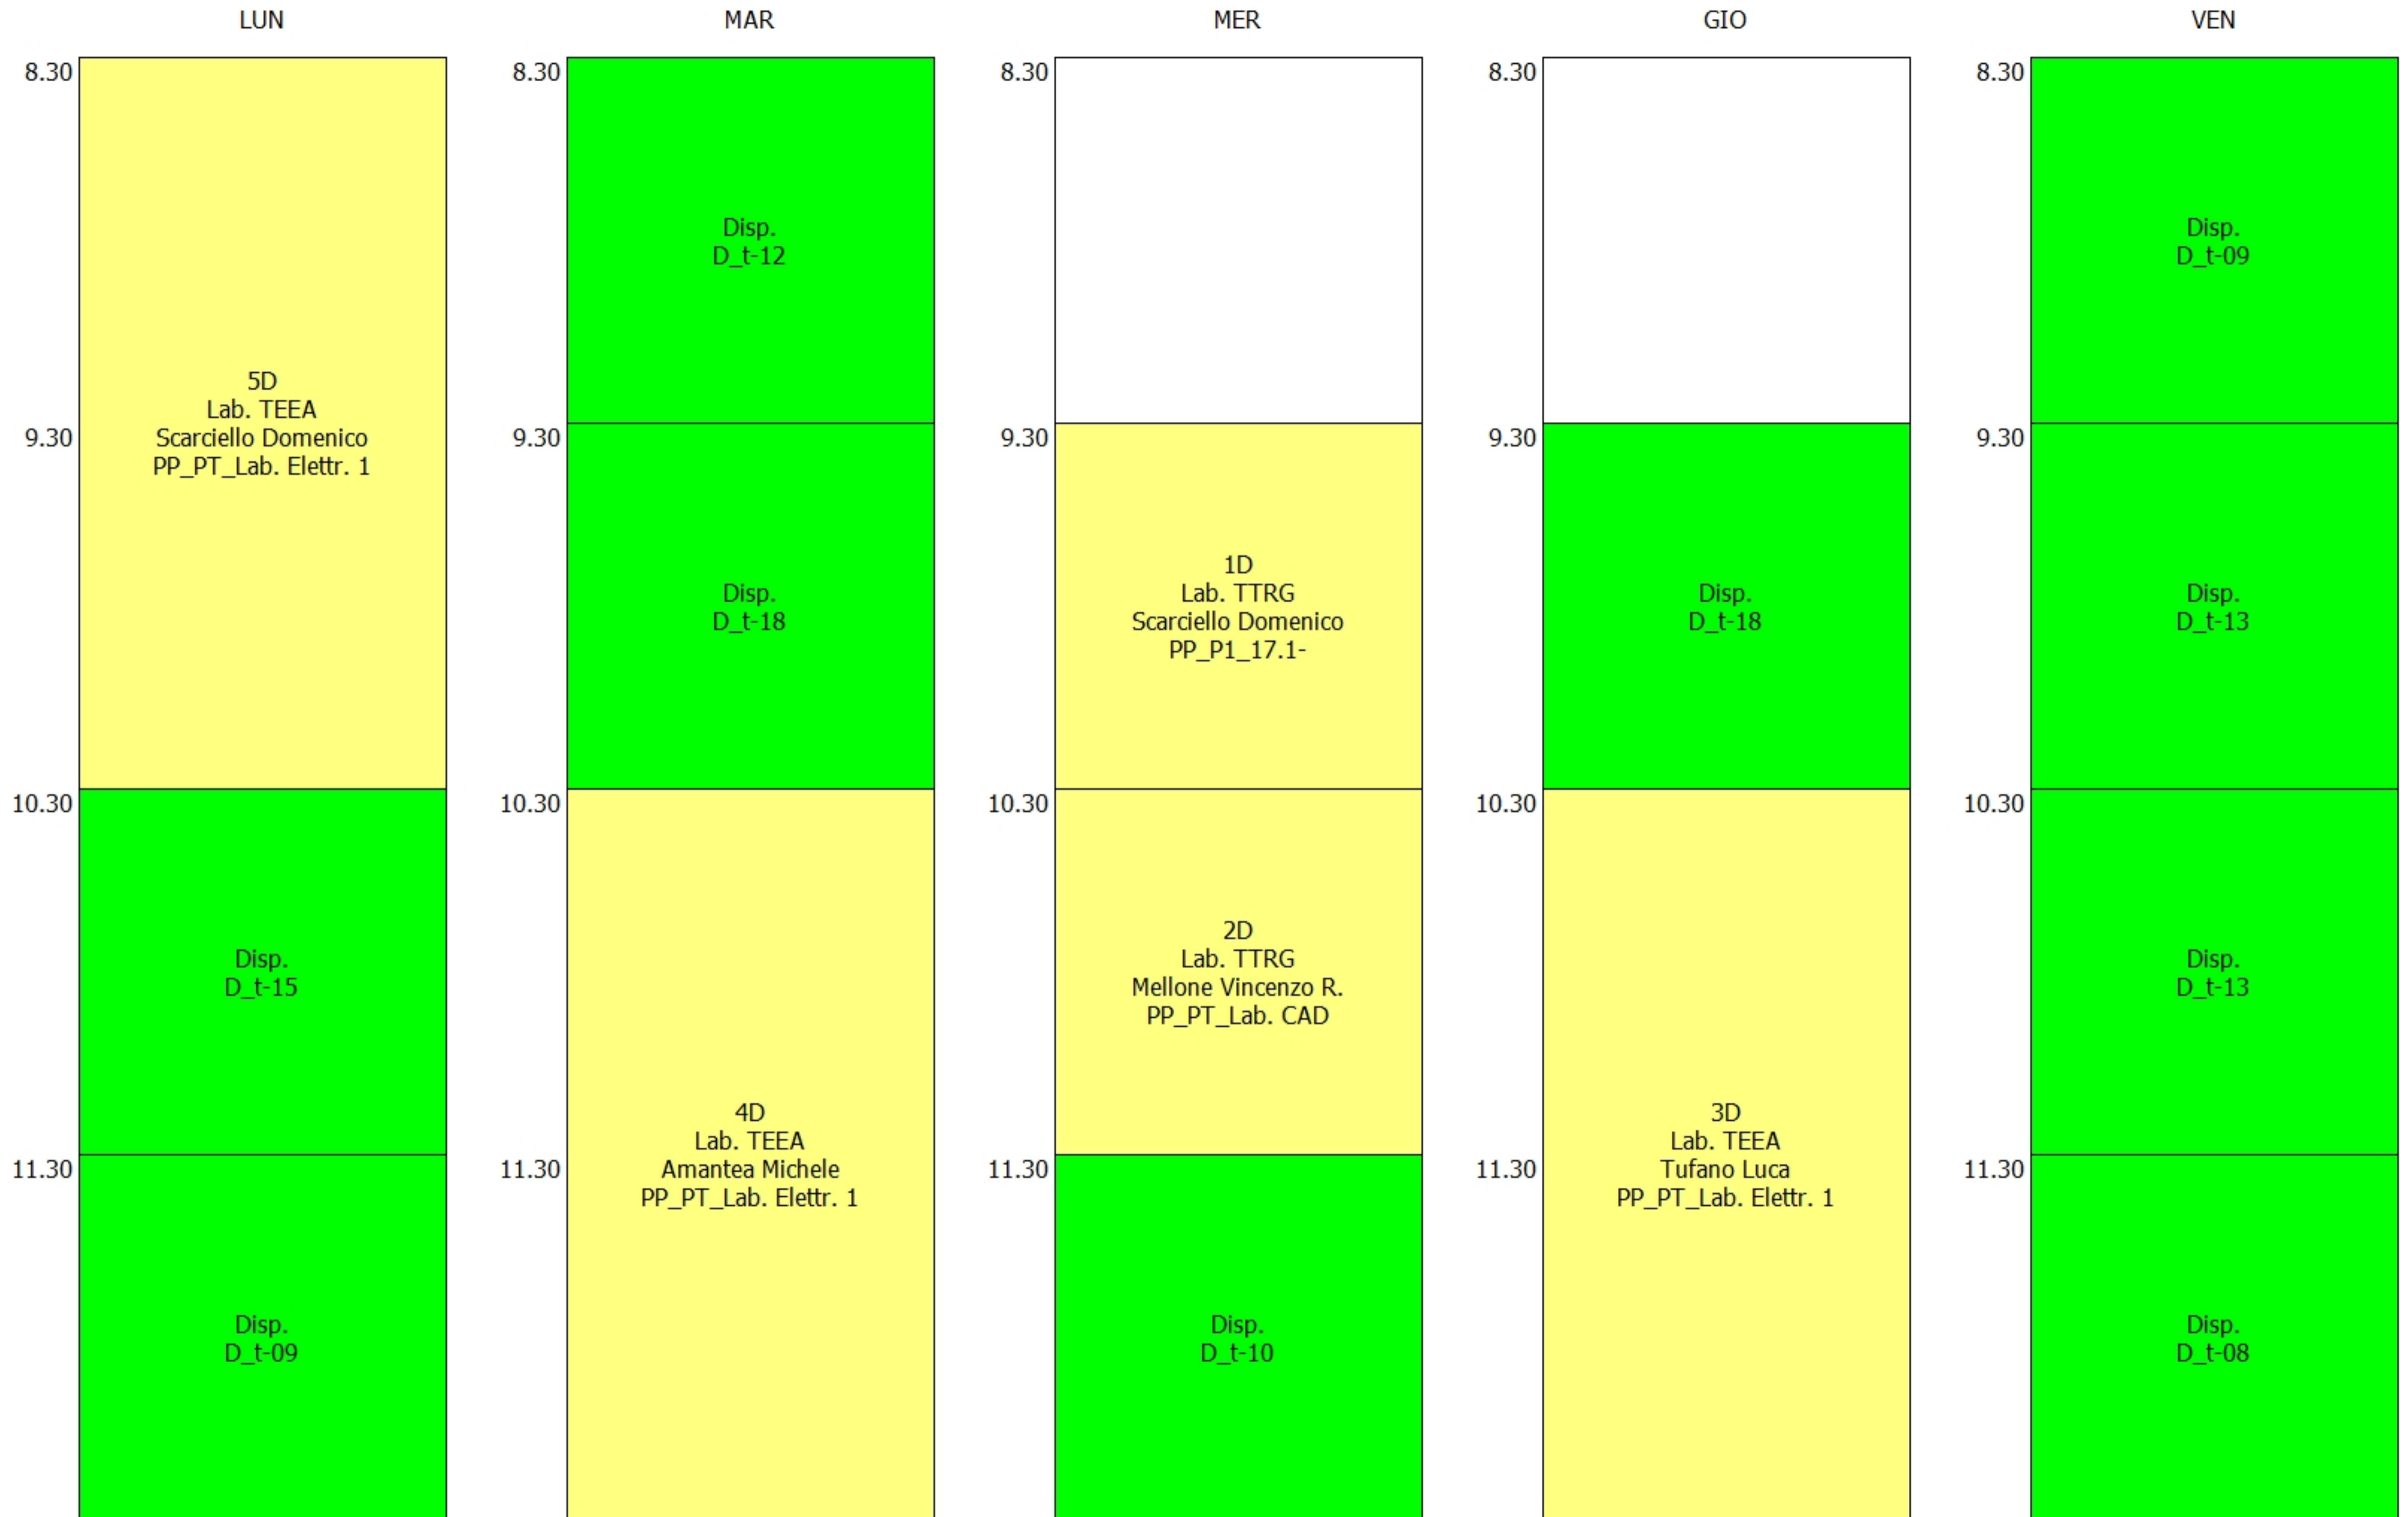

ORARIO DOCENTE - Docente 2_A040 (18:00)