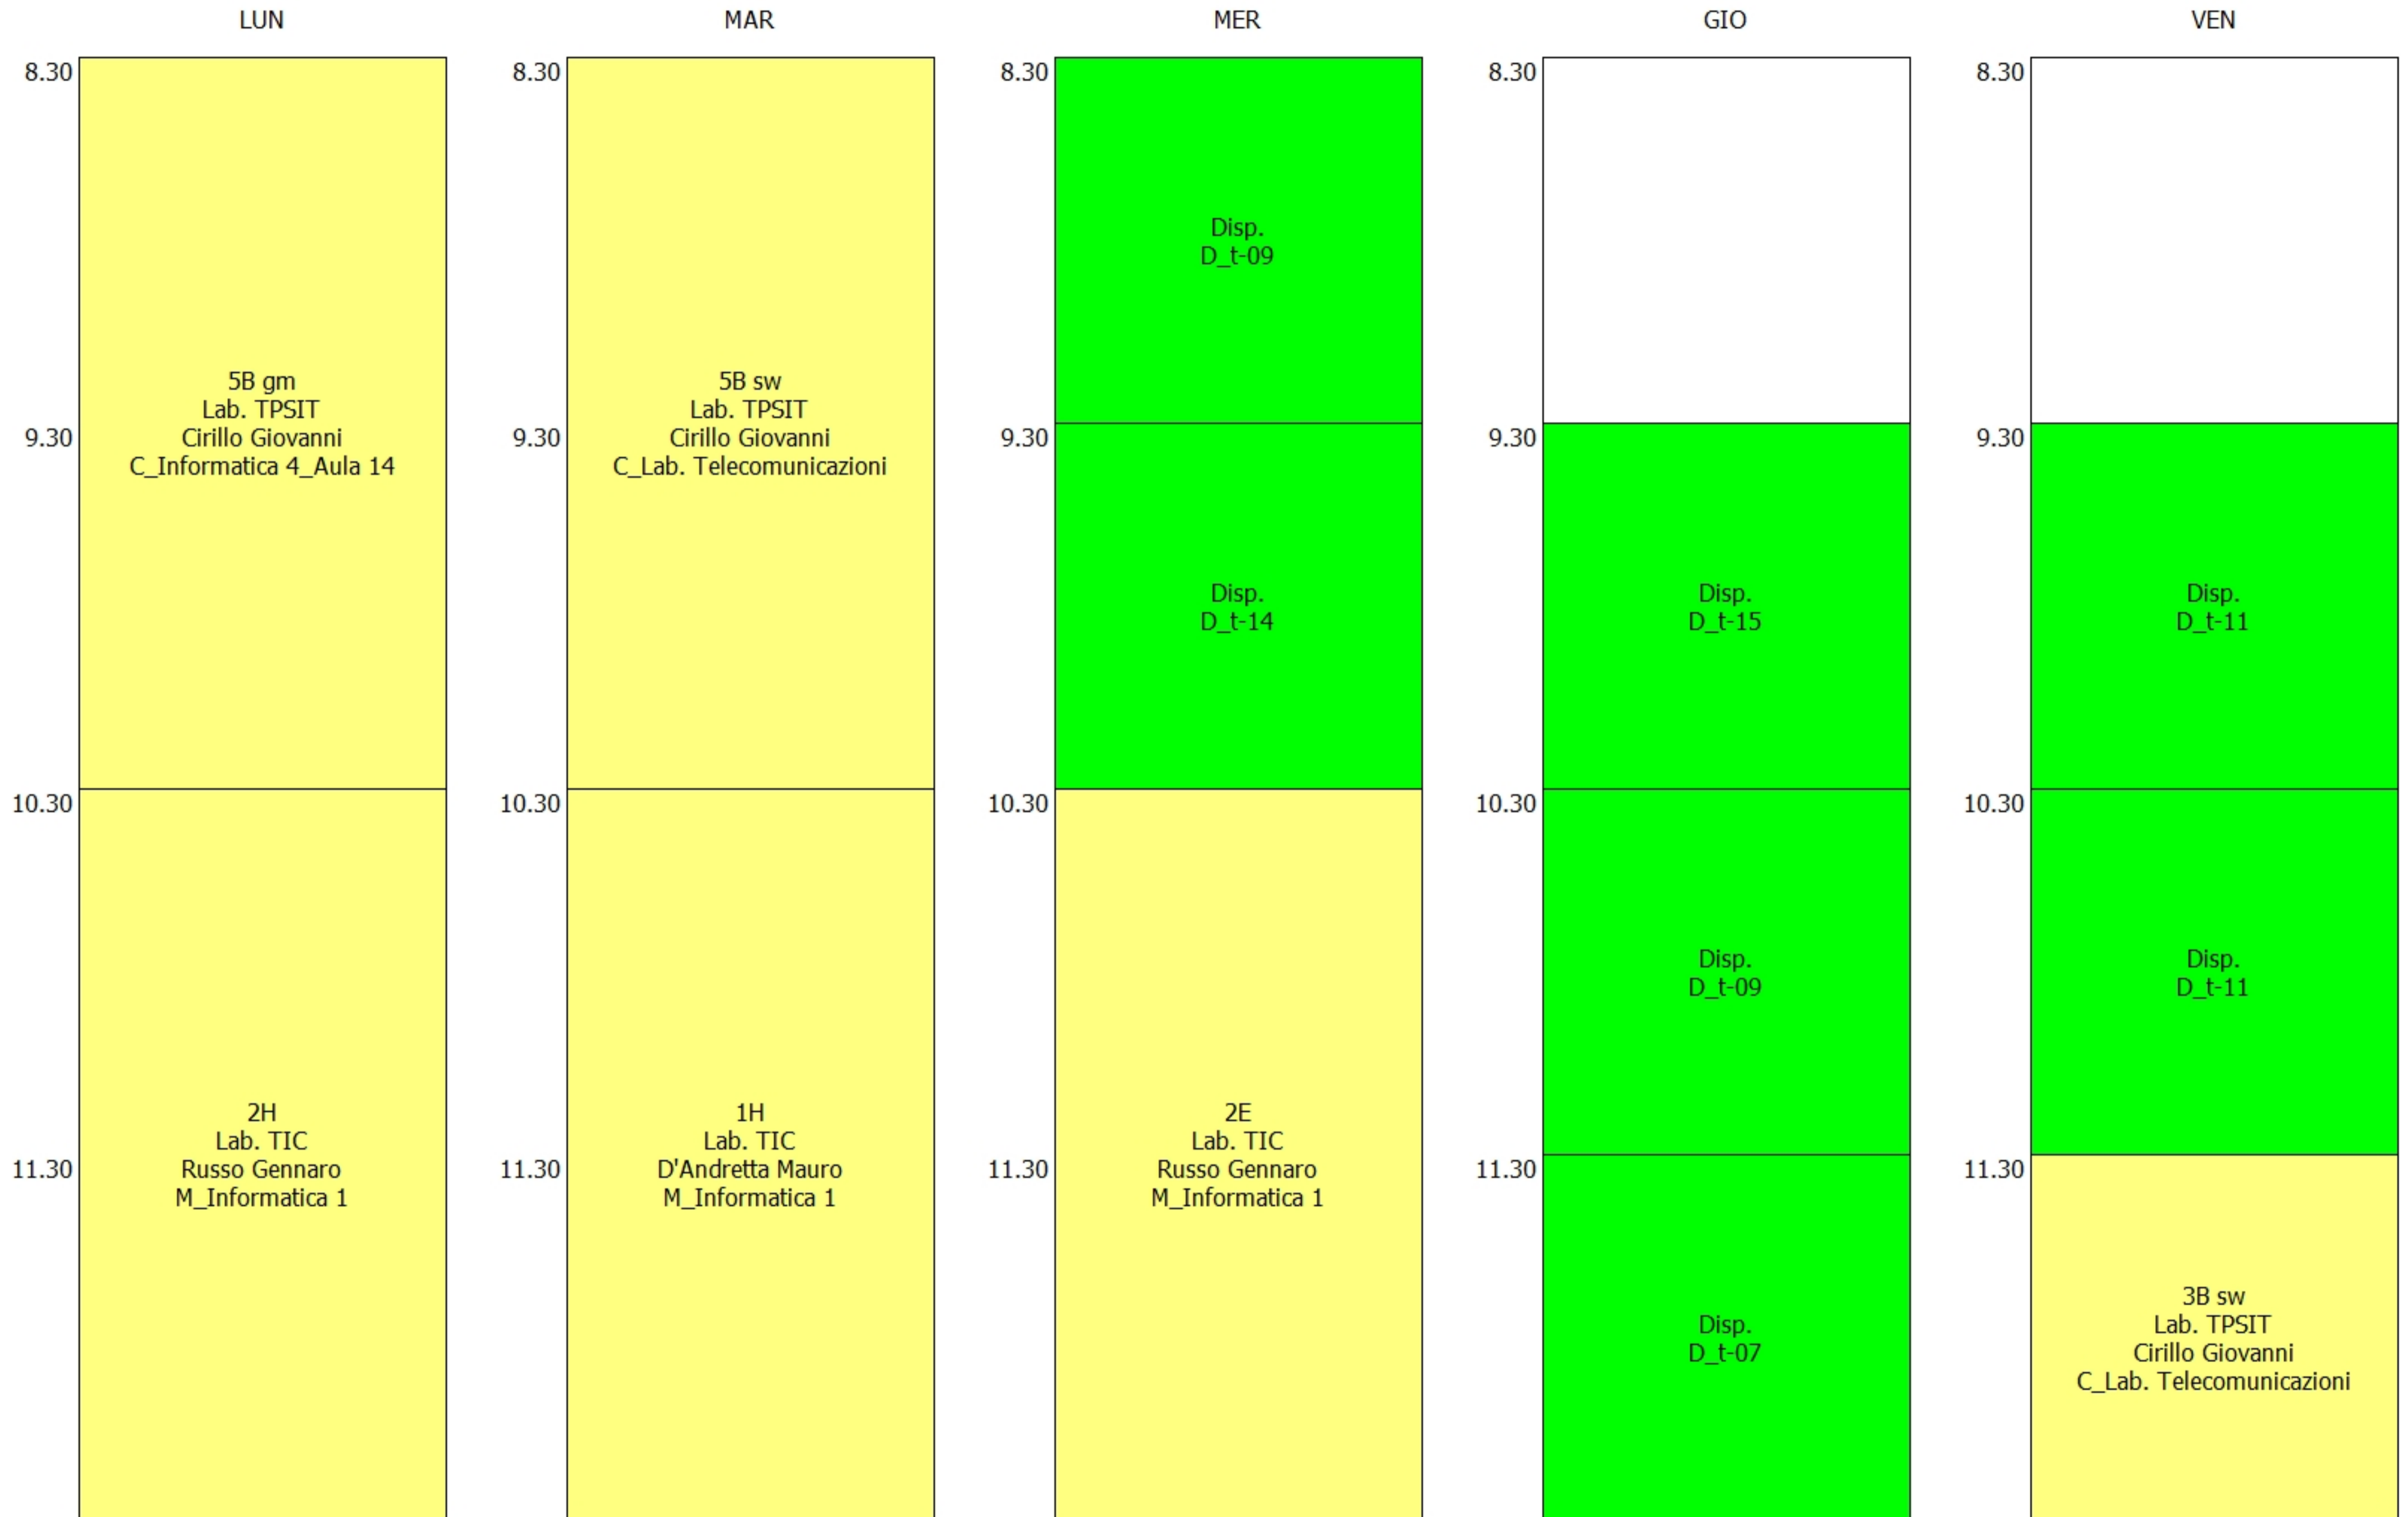

ORARIO DOCENTE - Docente 1_A041 (18:00)