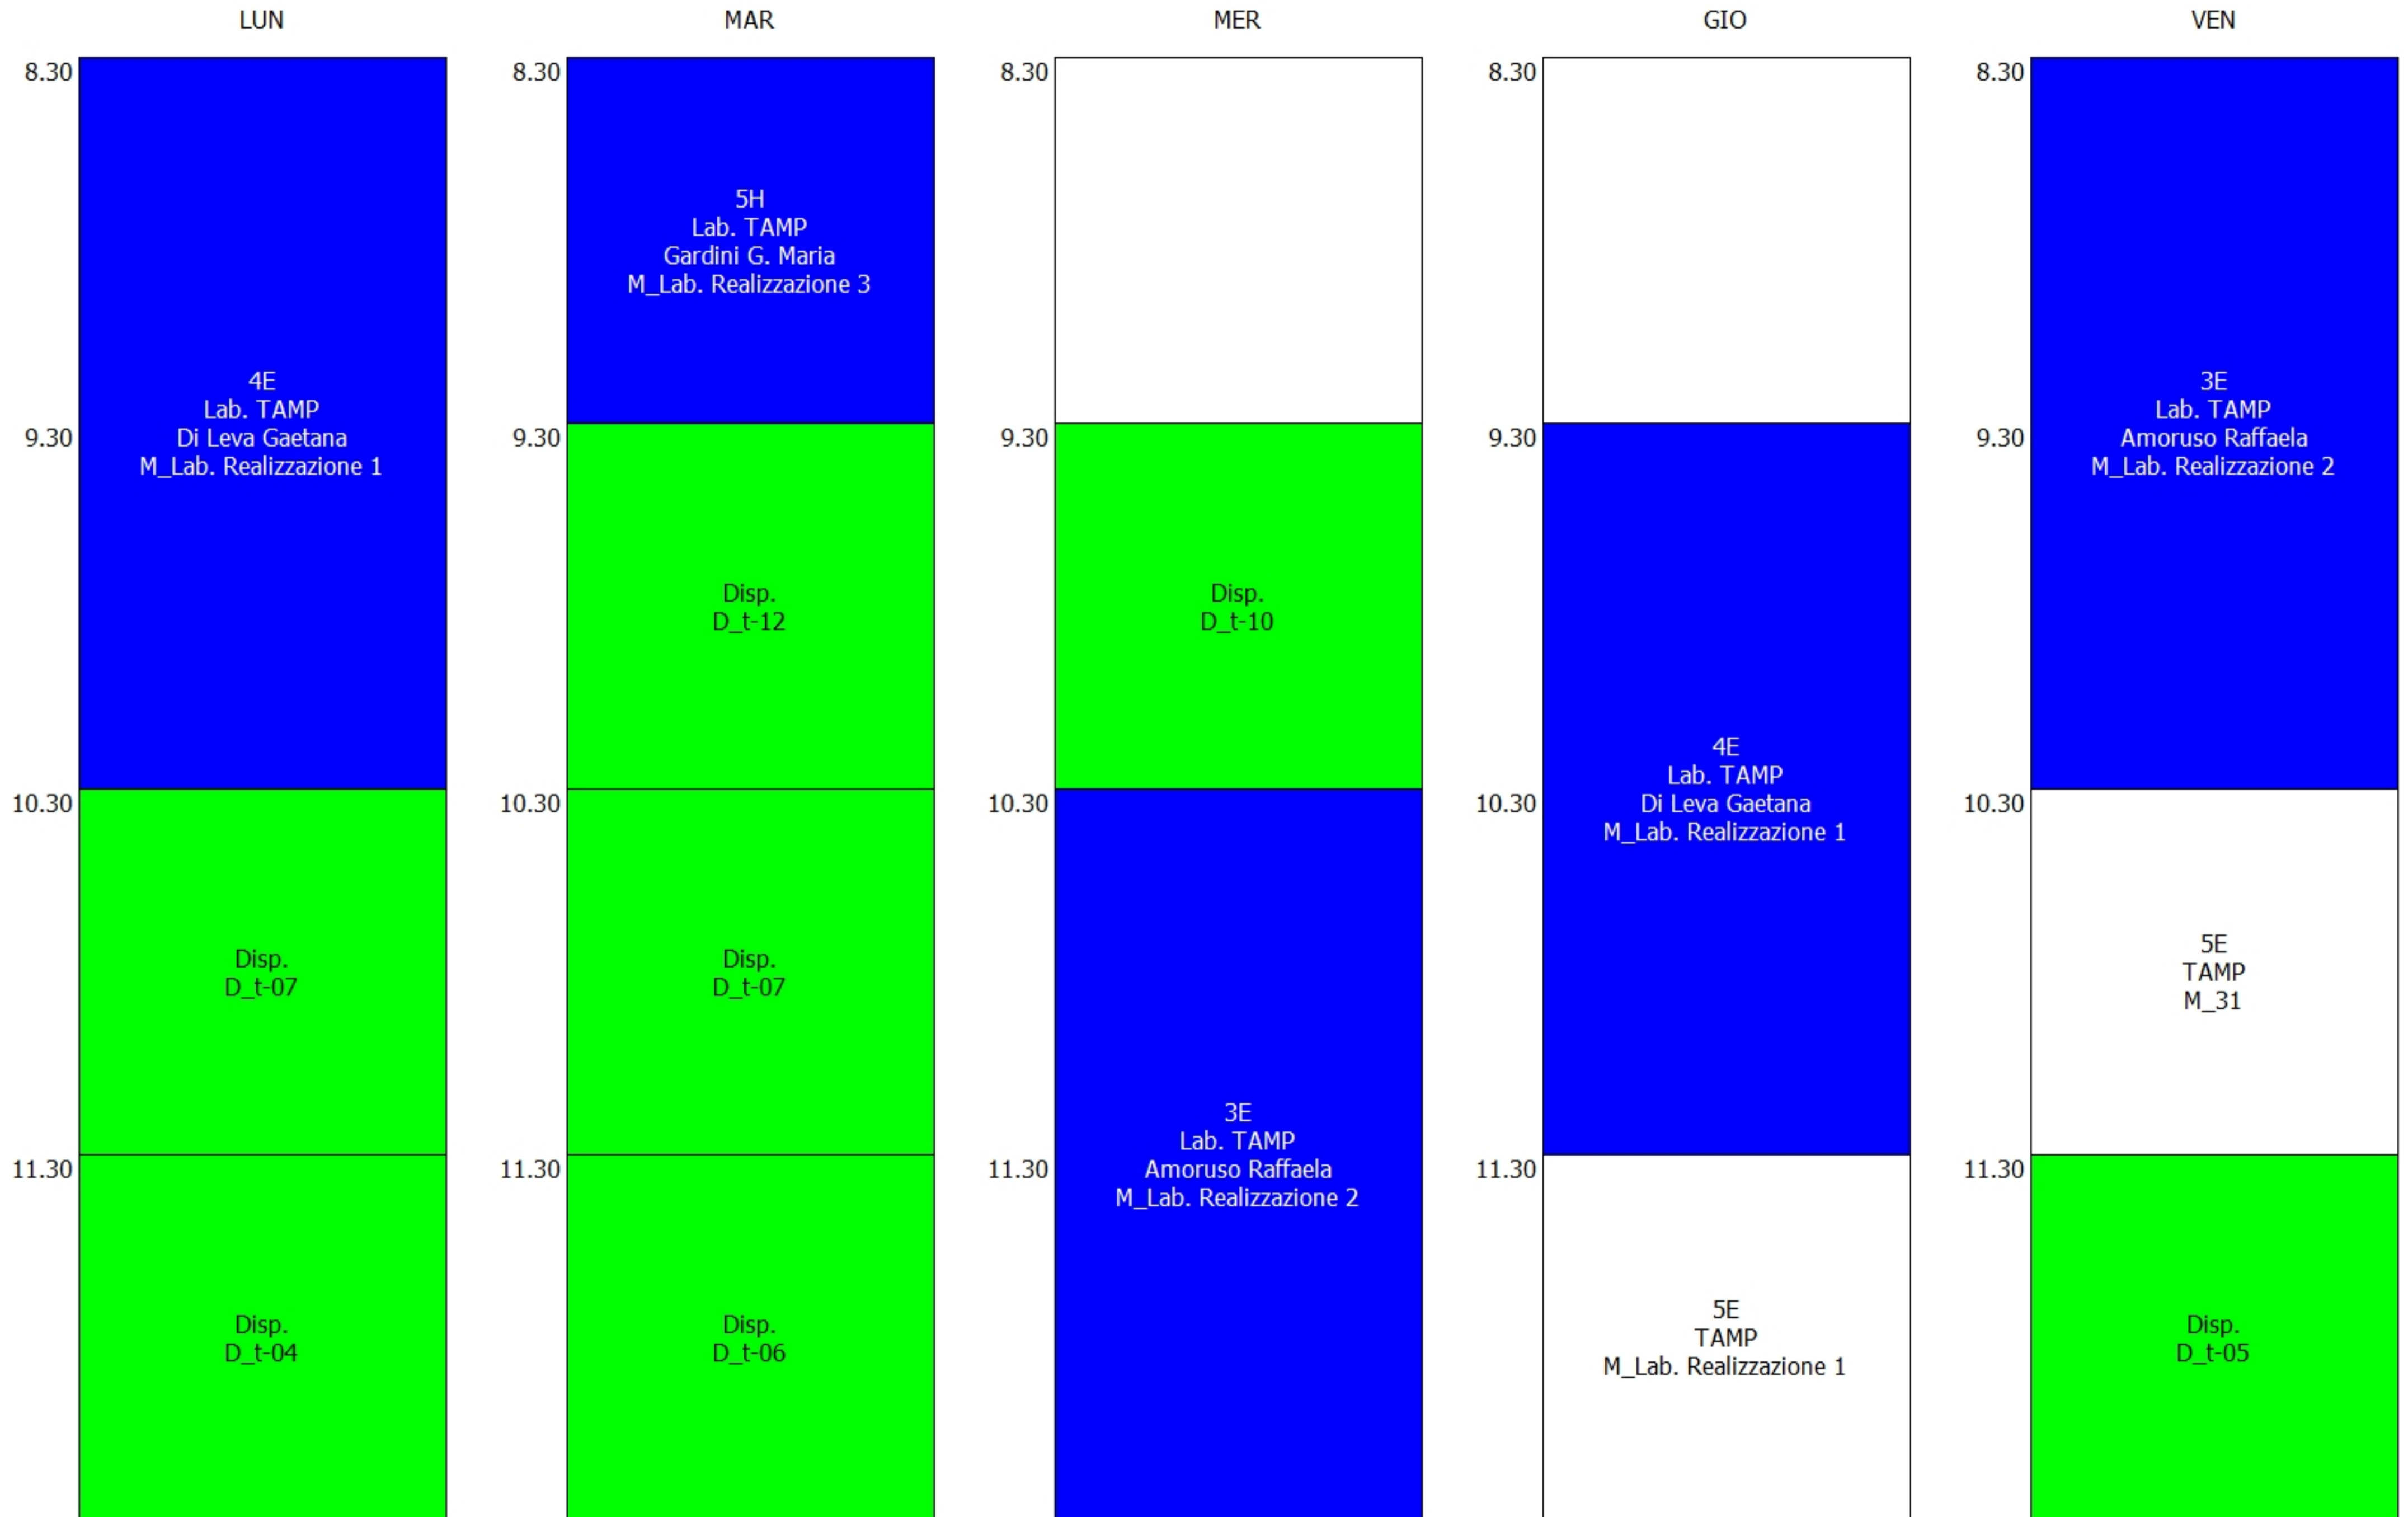

ORARIO DOCENTE - D'Atria Vincenzo (18:00)

ORARIO DOCENTE - Damiano Maria Rosaria (18:00)

	LUN	MAR	MER	GIO	VEN
8.30		2B sw Inglese A2_P1_11		Disp. D_t-01	Disp. D_t-04
9.30	2B sw Inglese A2_P1_11	Disp. D_t-01	4B sw Inglese A2_P1_11	Disp. D_t-10	Disp. D_t-01
10.30	Disp. D_t-08	3B sw Inglese A2_P1_11	Disp. D_t-01	1B sw Inglese A2_P1_11	4B sw Inglese A2_P1_11
11.30	Disp. D_t-05	5B sw Inglese A2_P1_11	3B sw Inglese A2_P1_11	5B sw Inglese A2_P1_11	1B sw Inglese A2_P1_11