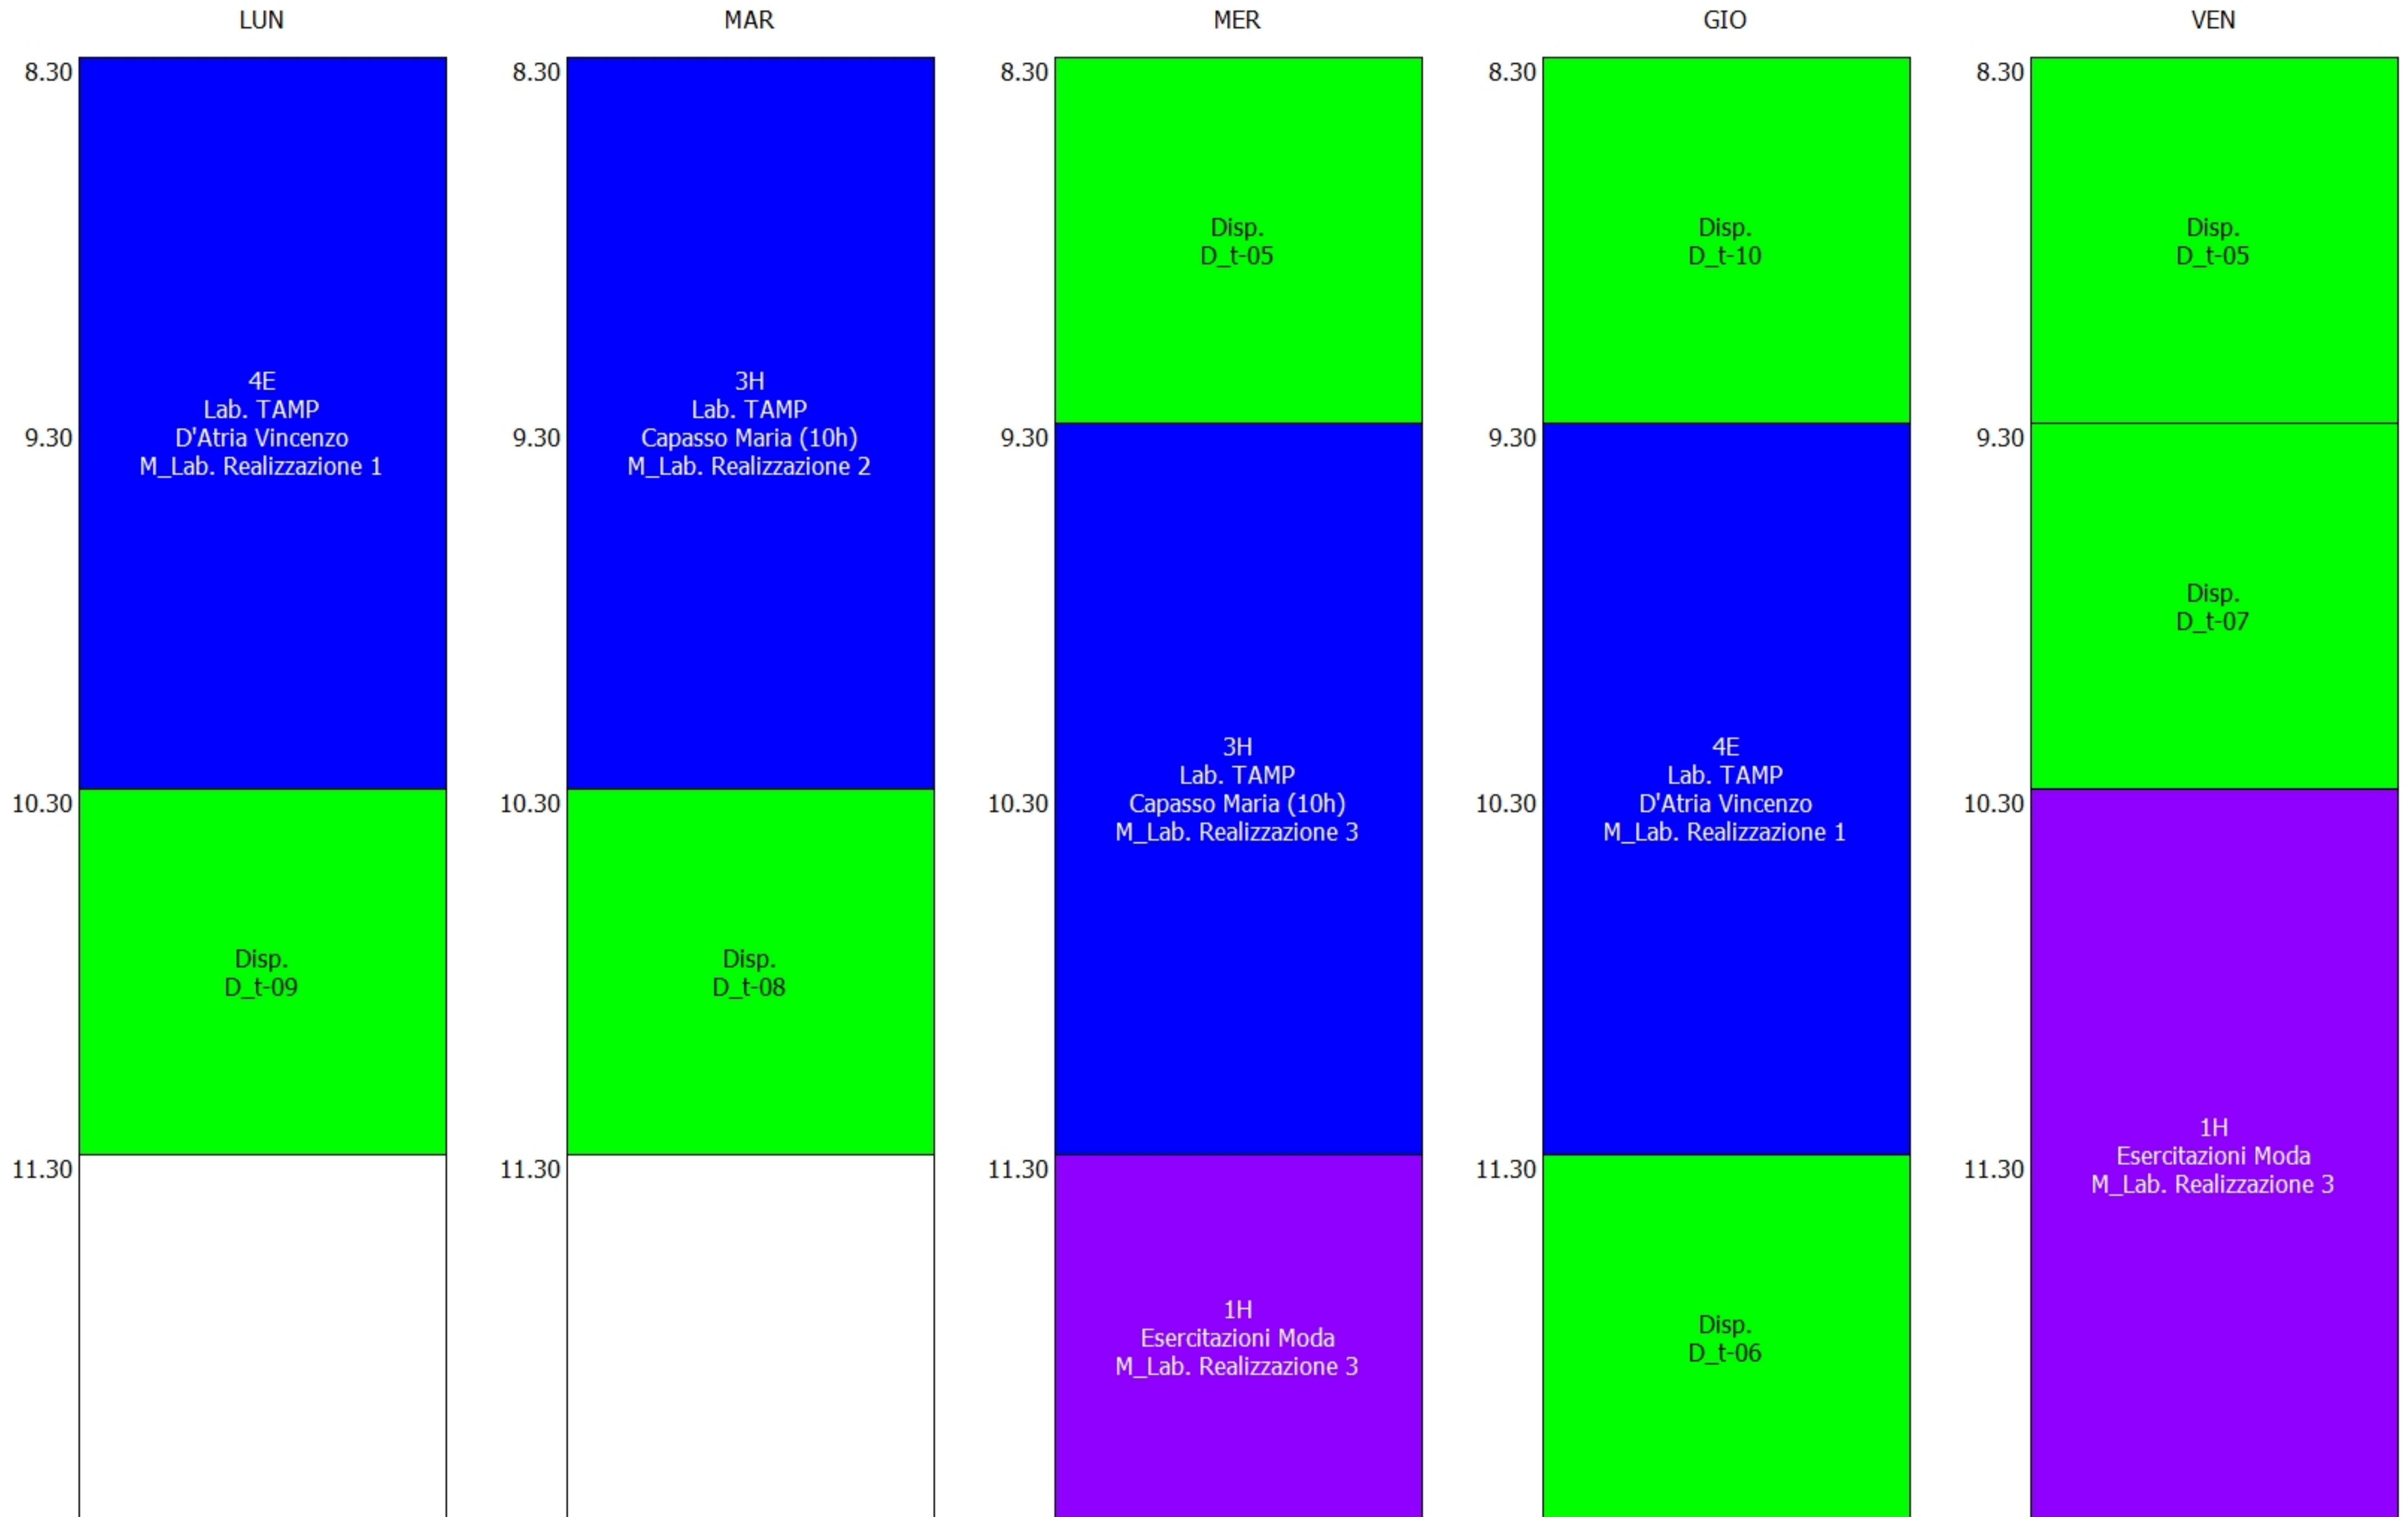

ORARIO DOCENTE - Di Costanzo Filomena (18:00)

	LUN	MAR	MER	GIO	VEN
8.30	2B sw Storia A2_PT_3-	Disp. D_t-03	5B sw Storia A2_P1_6-		Disp. D_t-22
9.30	1B sw Storia A2_PT_3-	1B sw Italiano A2_PT_2.1-	Disp. D_t-34	1B sw Italiano A2_PT_2.1-	Disp. D_t-33
10.30	Disp. D_t-38		Disp. D_t-30		3B sw Storia A2_P1_6-
11.30	Disp. D_t-24		4B sw Storia A2_P1_6-	2B sw Italiano A2_PT_2.1-	Disp. D_t-21

ISTITUTO DI ISTRUZIONE SUPERIORE "G.MARCONI" - TORRE ANNUNZIATA
orario provvisorio in vigore dal 16/09/2024

ORARIO DOCENTE - Di Leva Gaetana (18:00)