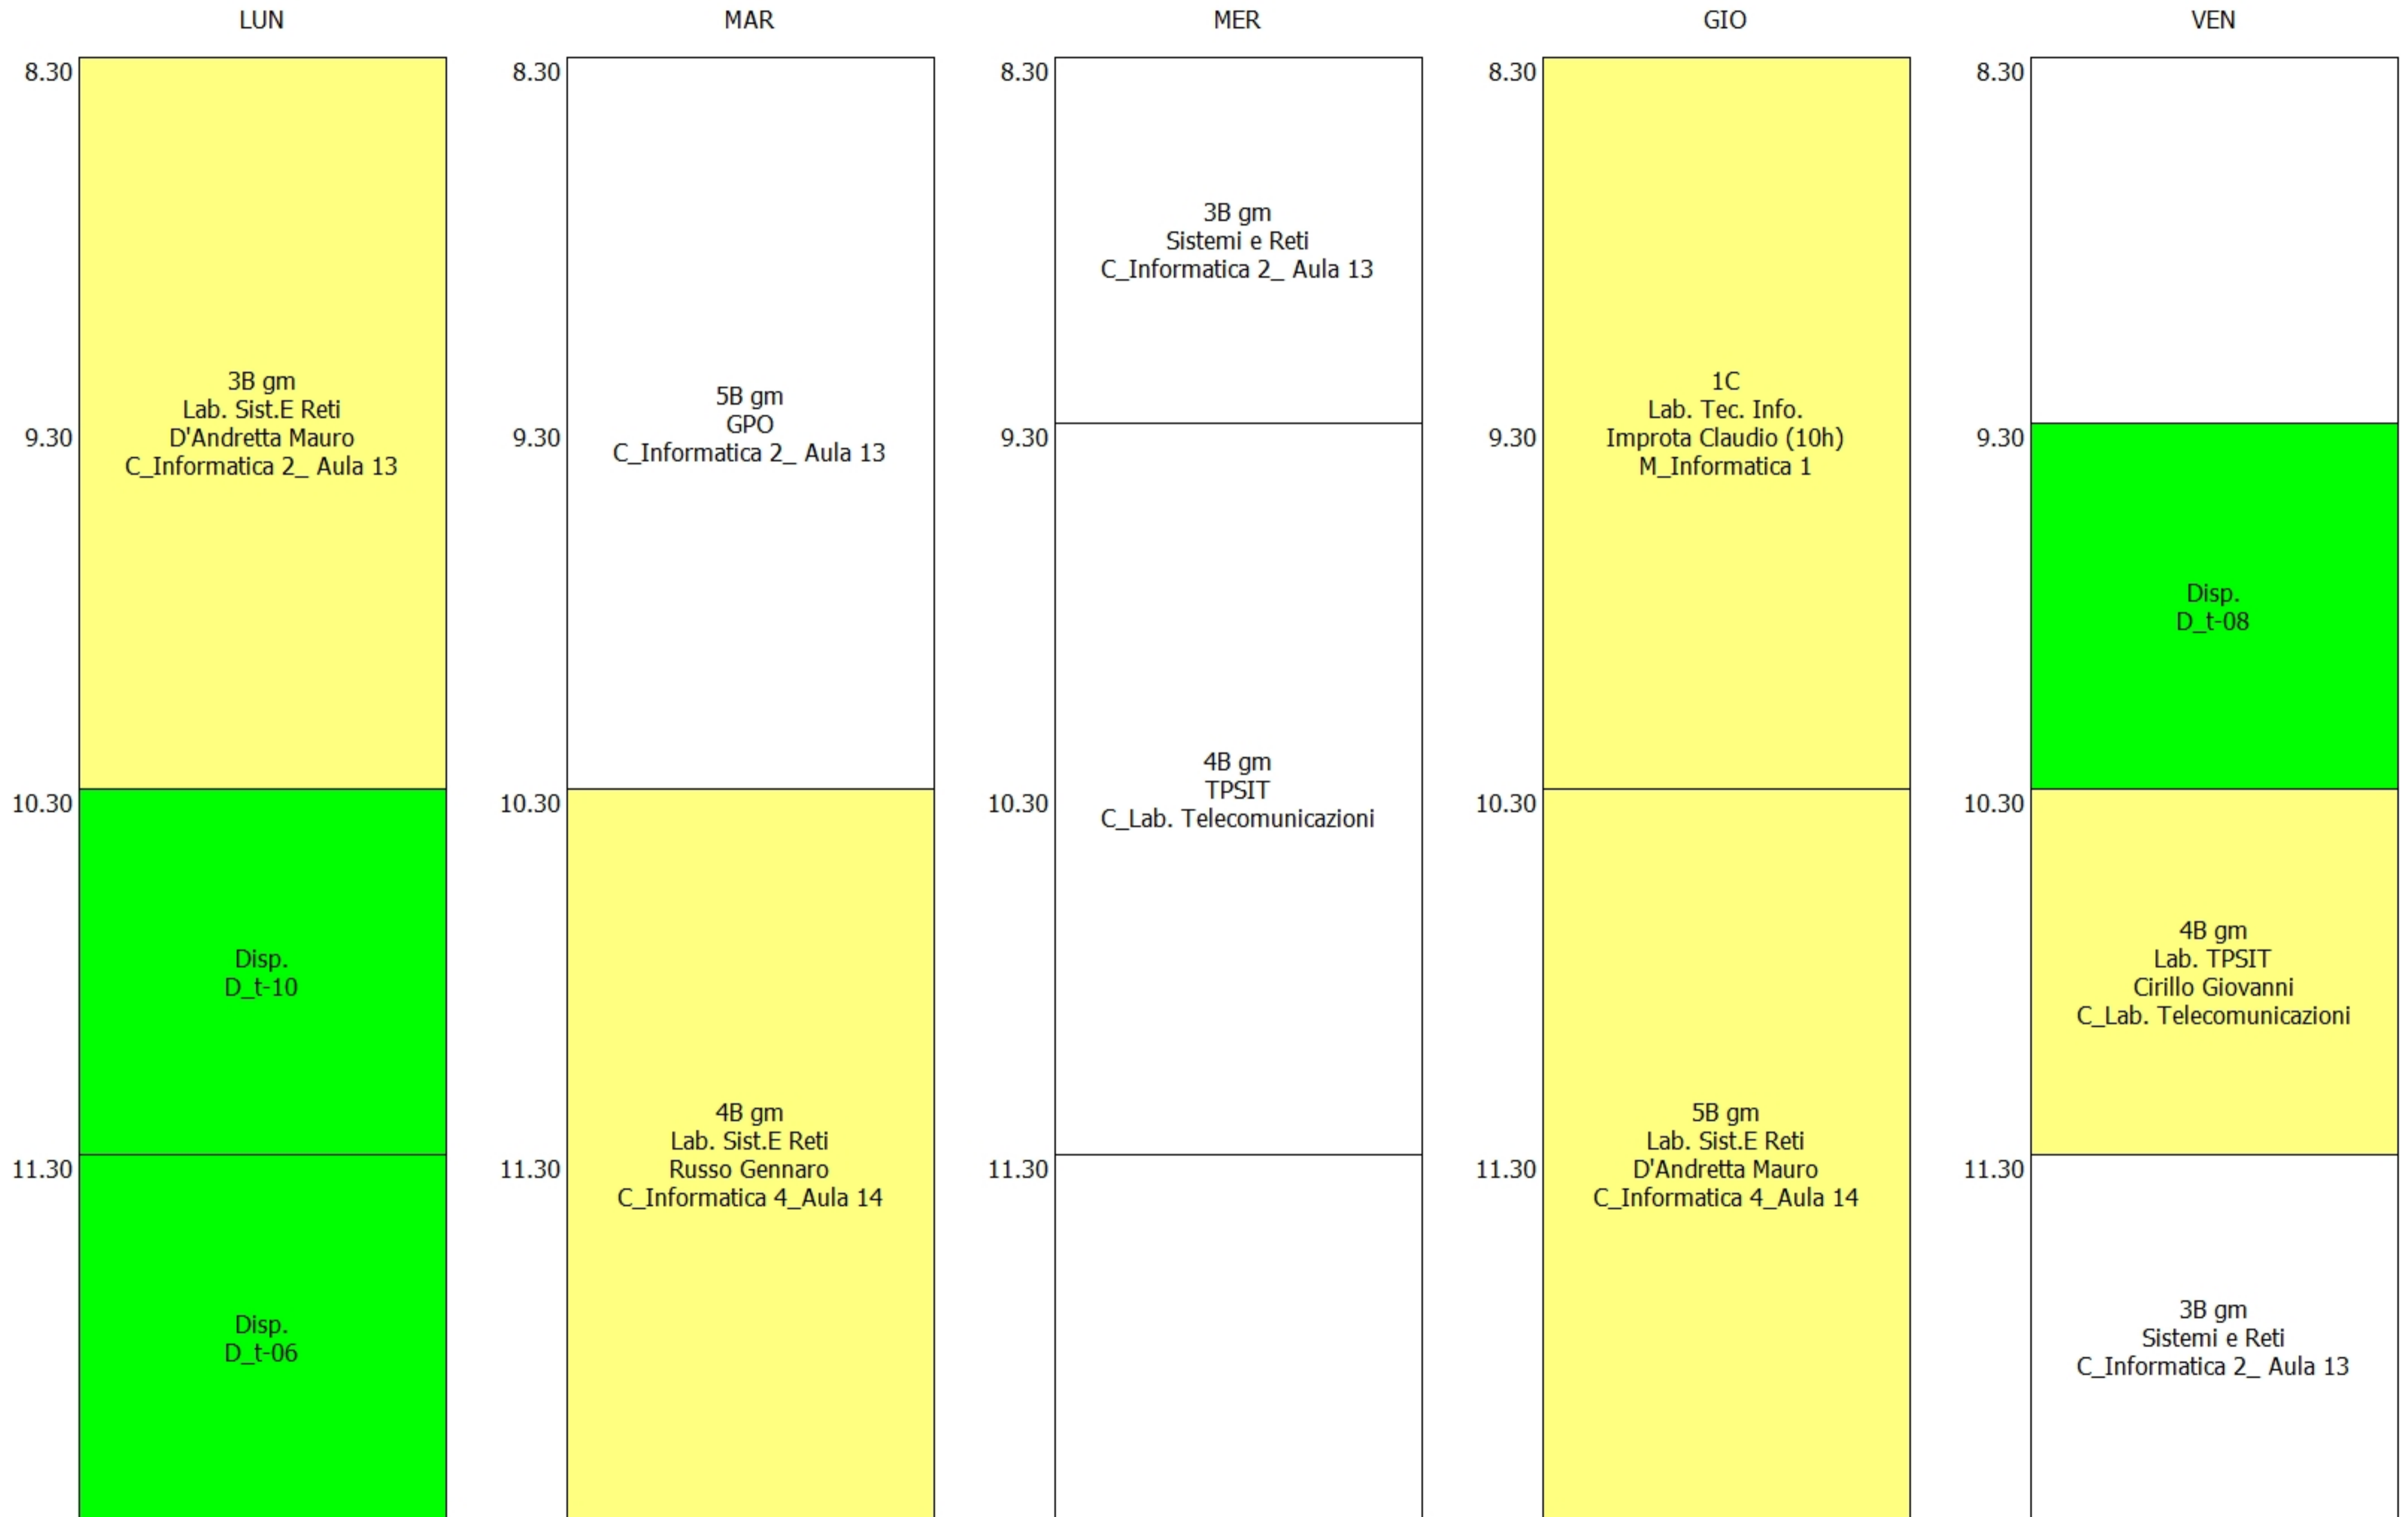

ORARIO DOCENTE - Di Leva Mario (18:00)

ORARIO DOCENTE - Di Lorenzo Anna (18:00)

LUN	MAR	MER	GIO	VEN
8.30	8.30	8.30	8.30	8.30
9.30	9.30	9.30	9.30	9.30
10.30	10.30	10.30	10.30	10.30
11.30	11.30	11.30	11.30	11.30

Detailed description of the timetable grid: The grid consists of 5 columns (LUN, MAR, MER, GIO, VEN) and 6 rows. The vertical axis on the left of each column is labeled with times: 8.30, 9.30, 10.30, and 11.30. The horizontal axis at the top of each column is labeled with the day of the week. The cells contain the following text:

- **LUN:** 8.30-9.30: 1A_Q Matematica PP_P1_18-; 10.30-11.30: 4N Matematica PP_P1_14-
- **MAR:** 9.30-10.30: Disp. D_t-13 (highlighted in red); 10.30-11.30: 3A Matematica PP_P1_18-
- **MER:** 9.30-10.30: 5A Matematica PP_P1_18-; 10.30-11.30: Disp. D_t-05 (highlighted in red); 11.30-12.30: (empty)
- **GIO:** 8.30-9.30: 3A Matematica PP_P1_18-; 9.30-10.30: 1A_Q Matematica PP_P1_18-; 10.30-11.30: 3N Matematica PP_P1_14-
- **VEN:** 9.30-10.30: 4A Matematica PP_P1_18-; 10.30-11.30: 2A Matematica PP_P1_18-