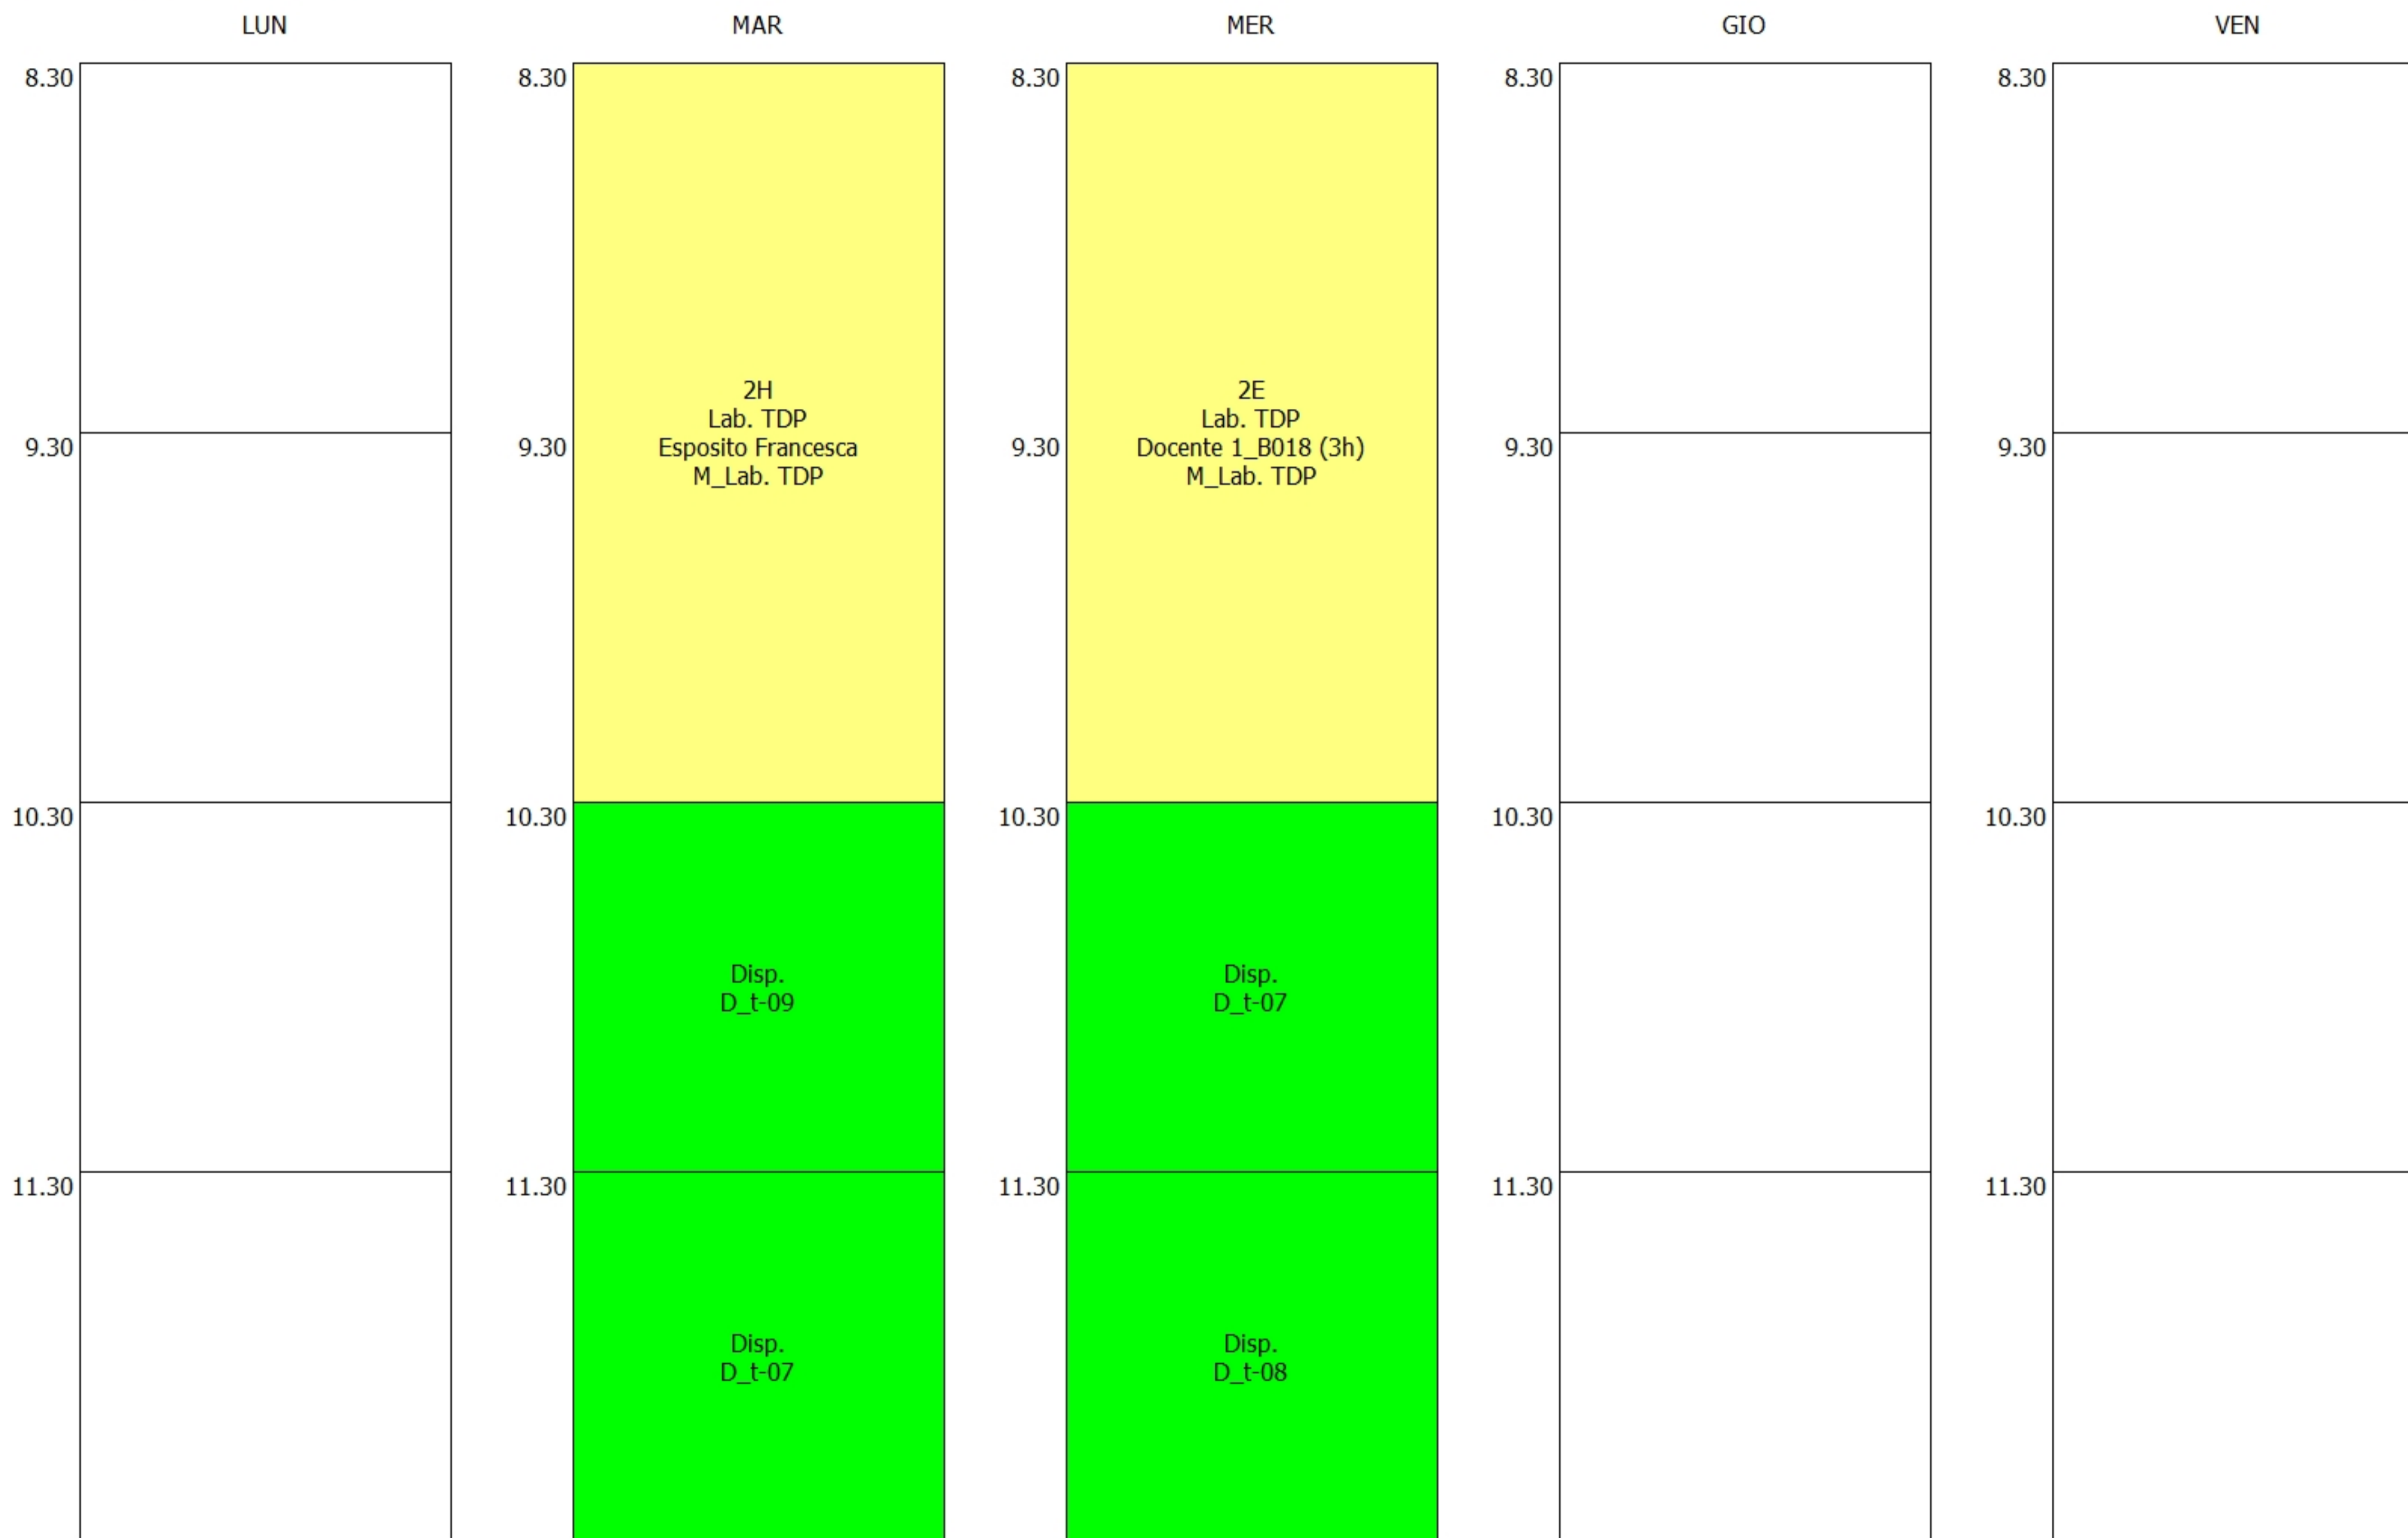

ORARIO DOCENTE - Docente 1_A017 (8h) (8:00)

ORARIO DOCENTE - Docente 1_A037 (9h) (9:00)

	LUN	MAR	MER	GIO	VEN
8.30	2N Lab. TTRG Spano Mario Mariano (13h) PP_PT_Lab. CAD	2B gm Lab. TTRG D'Antuno Fabio PP_PT_Lab. CAD		2B gm TTRG PP_PT_Lab. CAD	
9.30	1N TTRG PP_P1_14-	1N Lab. TTRG D'Antuno Fabio PP_P1_14-		Disp. D_t-14	
10.30	Disp. D_t-12	Disp. D_t-10			
11.30			2N TTRG PP_PT_Lab. CAD